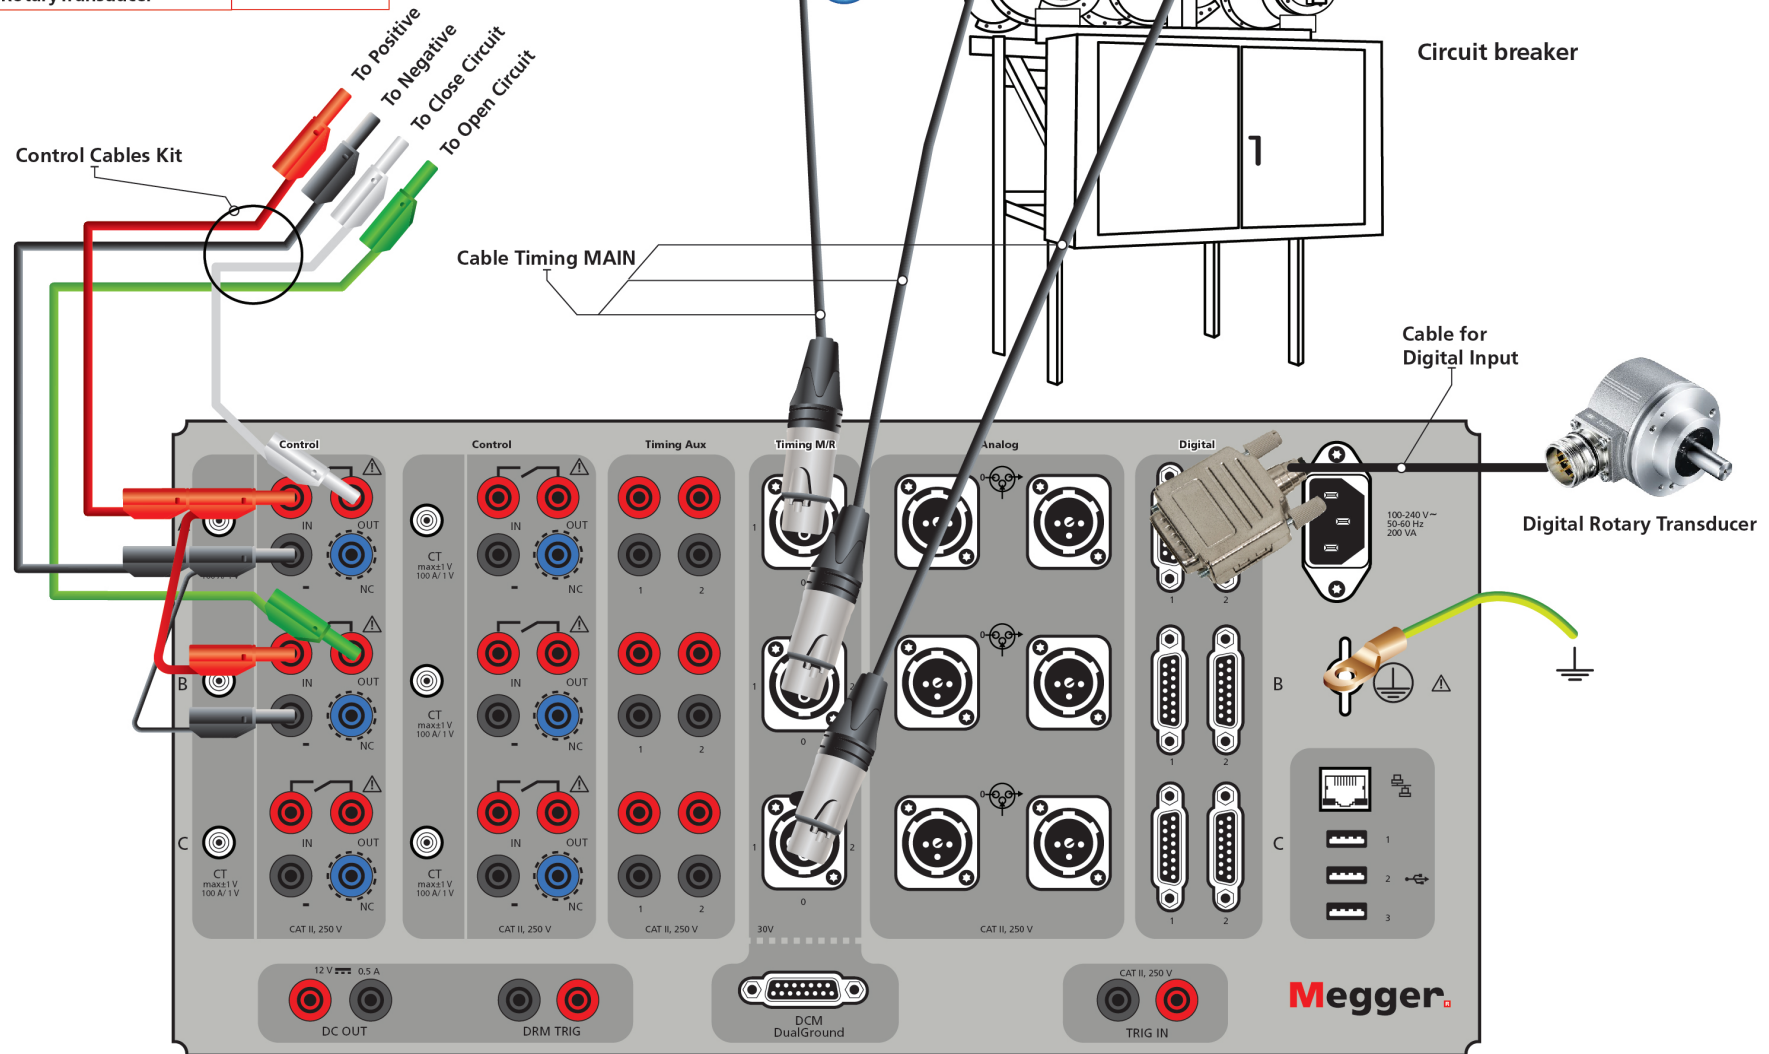

Connection Guide - Dead Tank CB

(Gang operated -1 brk/ph)

Connections for Timing & Travel Measurements

Description	Part No.
Cable Timing MAIN	GA-00850
Control Cables Kit	GA-90002
Cable for Digital Input	XB-39130
Digital Rotary Transducer	

Connection Guide - Dead Tank CB

(IPO -1 brk/ph) Connections for Timing & Travel Measurements

Description	Part No.
Cable Timing MAIN	GA-00850
HV Timing Cable Extension Kit	GA-90005
Control Cables Kit	GA-90002
Analog Transducer	XB-391XX